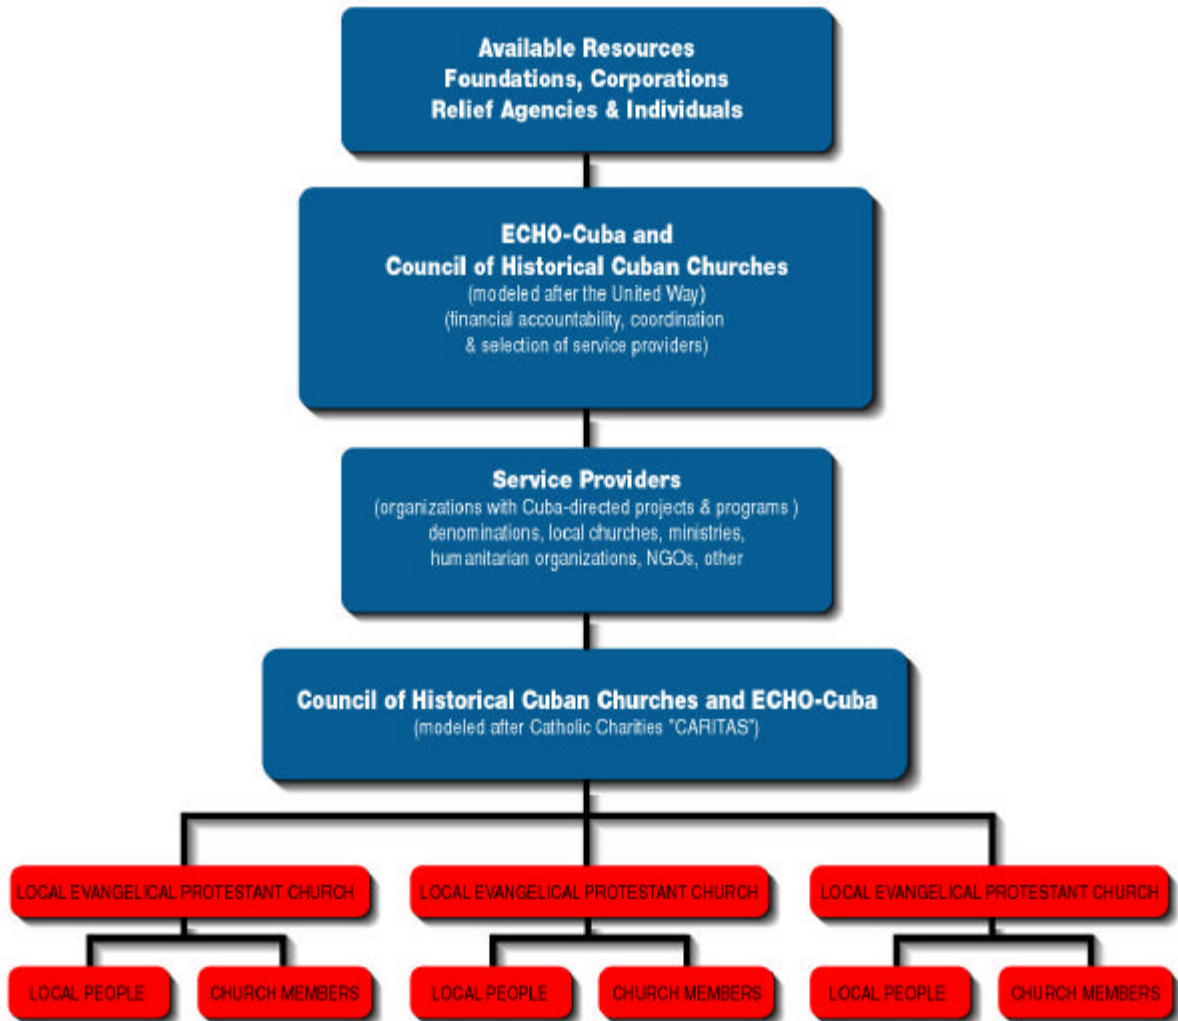

ECHO - CUBA'S VISIONARY STRATEGY

COLLECTION AND DISTRIBUTION OF HUMANITARIAN AND RELIGIOUS MATERIAL TO CUBA

Evangelical Christian Humanitarian Outreach, 330 Biscayne Boulevard, Suite 620, Miami, Florida 33132, Tel. 305.379.0601